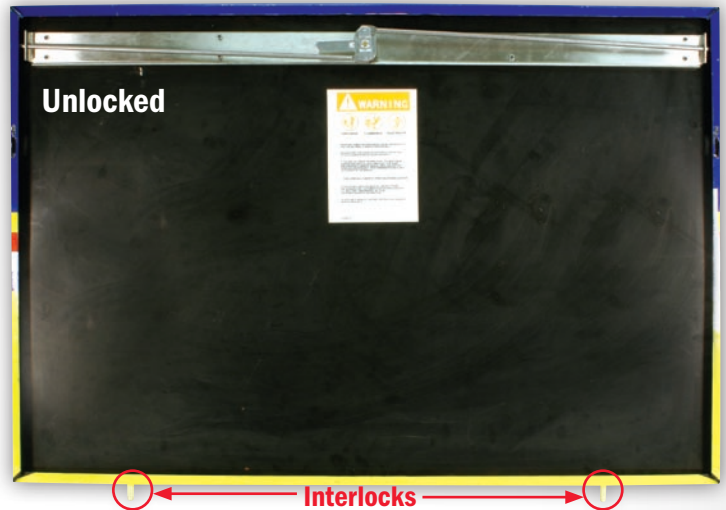

NEW!

MULTI-POINT LATCHING SYSTEM

FOR GILBARCO ENCORE SKIRT DOORS

This field retrofittable multi point latching system uses the high security locking capability of CompX TuBAR locks for maximum security.

- ◆ Multi point latching mechanism secures the top and both top corners of the skirt door
- ◆ TuBAR lock with high security collar gives easy high security single key access
- ◆ Additional bottom interlocks enhance existing lower tab and middle hook interfaces creating unmovable security
- ◆ CompX can match existing TuBAR key codes